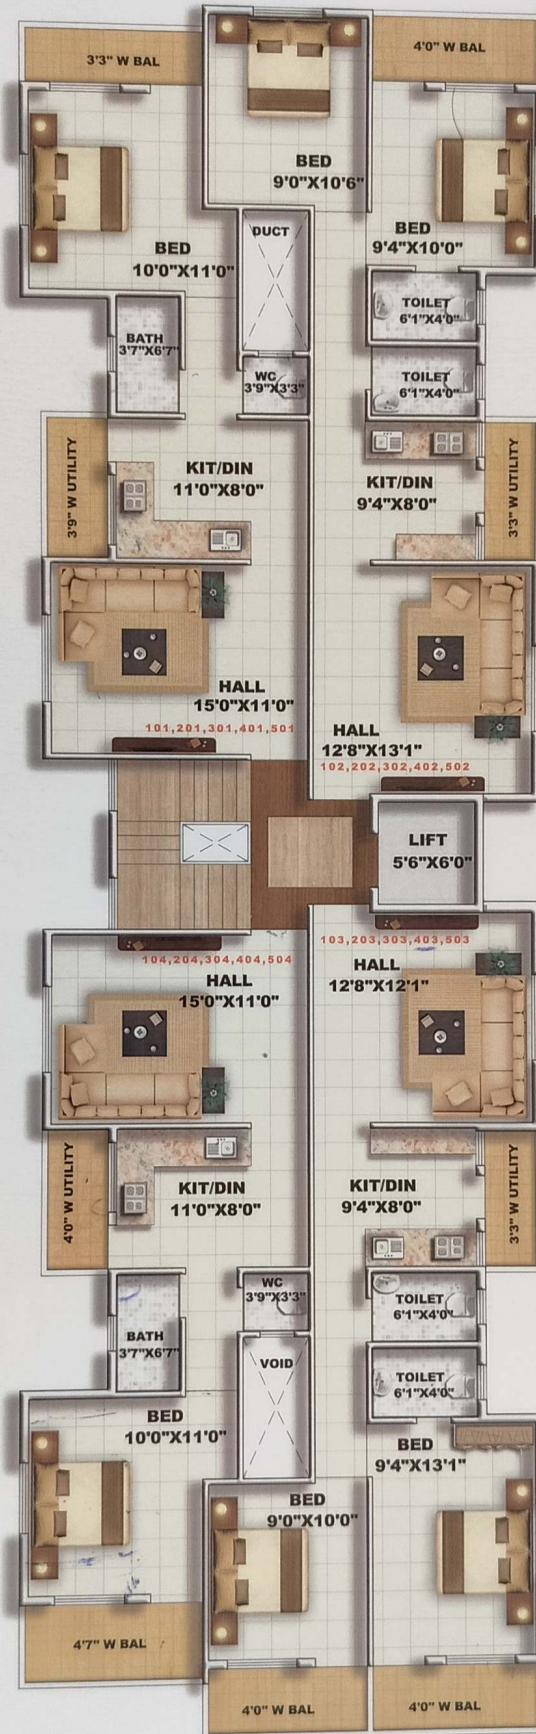

SIDDHIVINAYAK HEIGHTS

@PATHARDI PHATA

1BHK- 25 Lakh (All Incl.)

2BHK- 35 Lakh (All Incl.)

Booking Contact

9021123417

 **OM**
GROUP
Builders & Developers

GROUND FLOOR PLAN

TYPICAL 1ST TO 5TH FLOOR PLAN

SEVENTH FLOOR PLAN

-: Contact Us :-

Swapnil Patil

9021123417