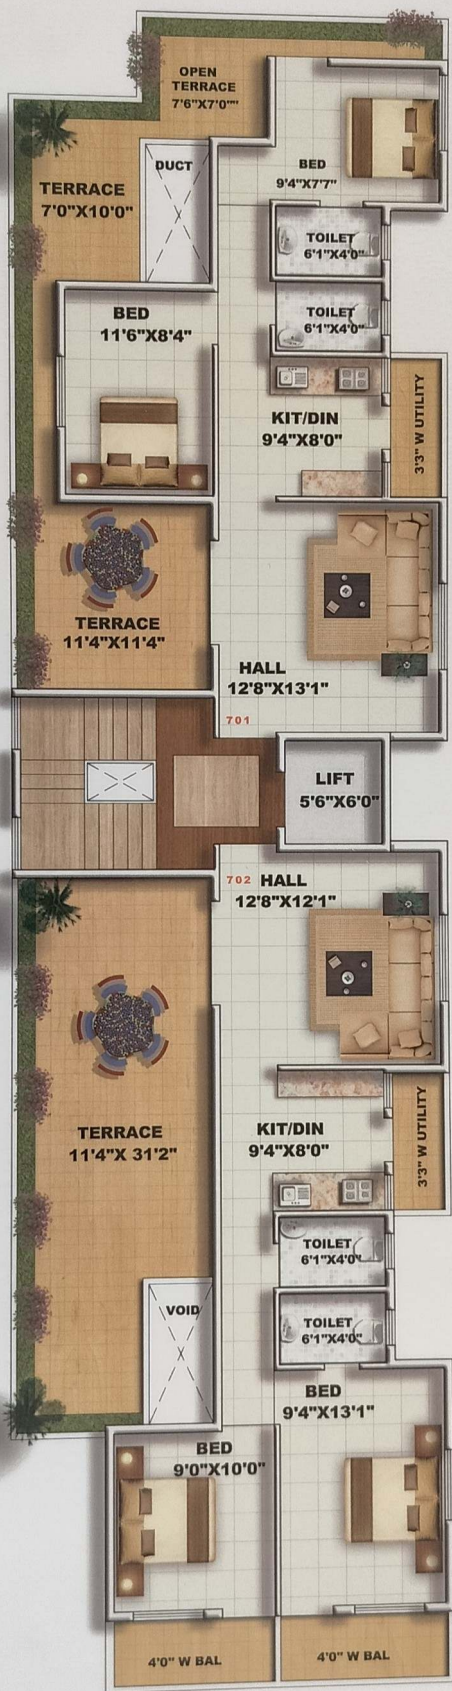

SIDDHIVINAYAK HEIGHTS

@PATHARDI PHATA

1BHK- 25 Lakh (All Incl.)

2BHK- 35 Lakh (All Incl.)

Booking Contact

9021123417

 **OM**
GROUP
Builders & Developers

GROUND FLOOR PLAN

TYPICAL 1ST TO 5TH FLOOR PLAN

SEVENTH FLOOR PLAN

-: Contact Us :-

Swapnil Patil

9021123417